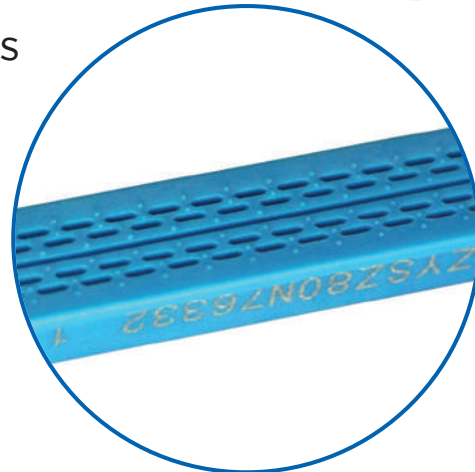

# Linear Cutter Stapler with Extra Grip Technology

- Atraumatic extra grip for improved tissue security
- Uniform and consistent staple line
- New knife blade with every cartridge
- Reduced procedural costs

# Linear Cutter Stapler

Available in three different staple line lengths - 60mm, 80mm and 100mm

Intermediate locking design enables one handed placement and control

Safety blade protector with cartridge lockout

Adjustable firing knob, ability to fire from either side of the stapler

### LINEAR CUTTER STAPLER

Product Code	Description	Staple Length   Height	
SSAB-60 3.8mm	Linear Cutter Stapler	60mm	3.8mm
SSAB-60 4.8mm	Linear Cutter Stapler	60mm	4.8mm
SSAB-80 3.8mm	Linear Cutter Stapler	80mm	3.8mm
SSAB-80 4.8mm	Linear Cutter Stapler	80mm	4.8mm
SSAB-100 3.8mm	Linear Cutter Stapler	100mm	3.8mm
SSAB-100 4.8mm	Linear Cutter Stapler	100mm	4.8mm