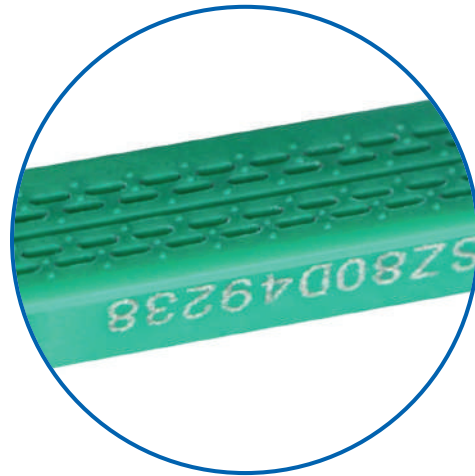

# Linear Cutter Stapler with Extra Grip Technology

- Atraumatic extra grip for improved tissue security
- Uniform and consistent staple line
- New knife blade with every cartridge
- Reduced procedural costs

# Linear Cutter Stapler

Available in three different staple line lengths - 60mm, 80mm and 100mm

Intermediate locking design enables one handed placement and control

Safety blade protector with cartridge lockout

Adjustable firing knob, ability to fire from either side of the stapler

### LINEAR CUTTER STAPLER

Product Code	Description	Staple Length   Height	
SSAB-60 3.8mm	Linear Cutter Stapler	60mm	3.8mm
SSAB-60 4.8mm	Linear Cutter Stapler	60mm	4.8mm
SSAB-80 3.8mm	Linear Cutter Stapler	80mm	3.8mm
SSAB-80 4.8mm	Linear Cutter Stapler	80mm	4.8mm
SSAB-100 3.8mm	Linear Cutter Stapler	100mm	3.8mm
SSAB-100 4.8mm	Linear Cutter Stapler	100mm	4.8mm